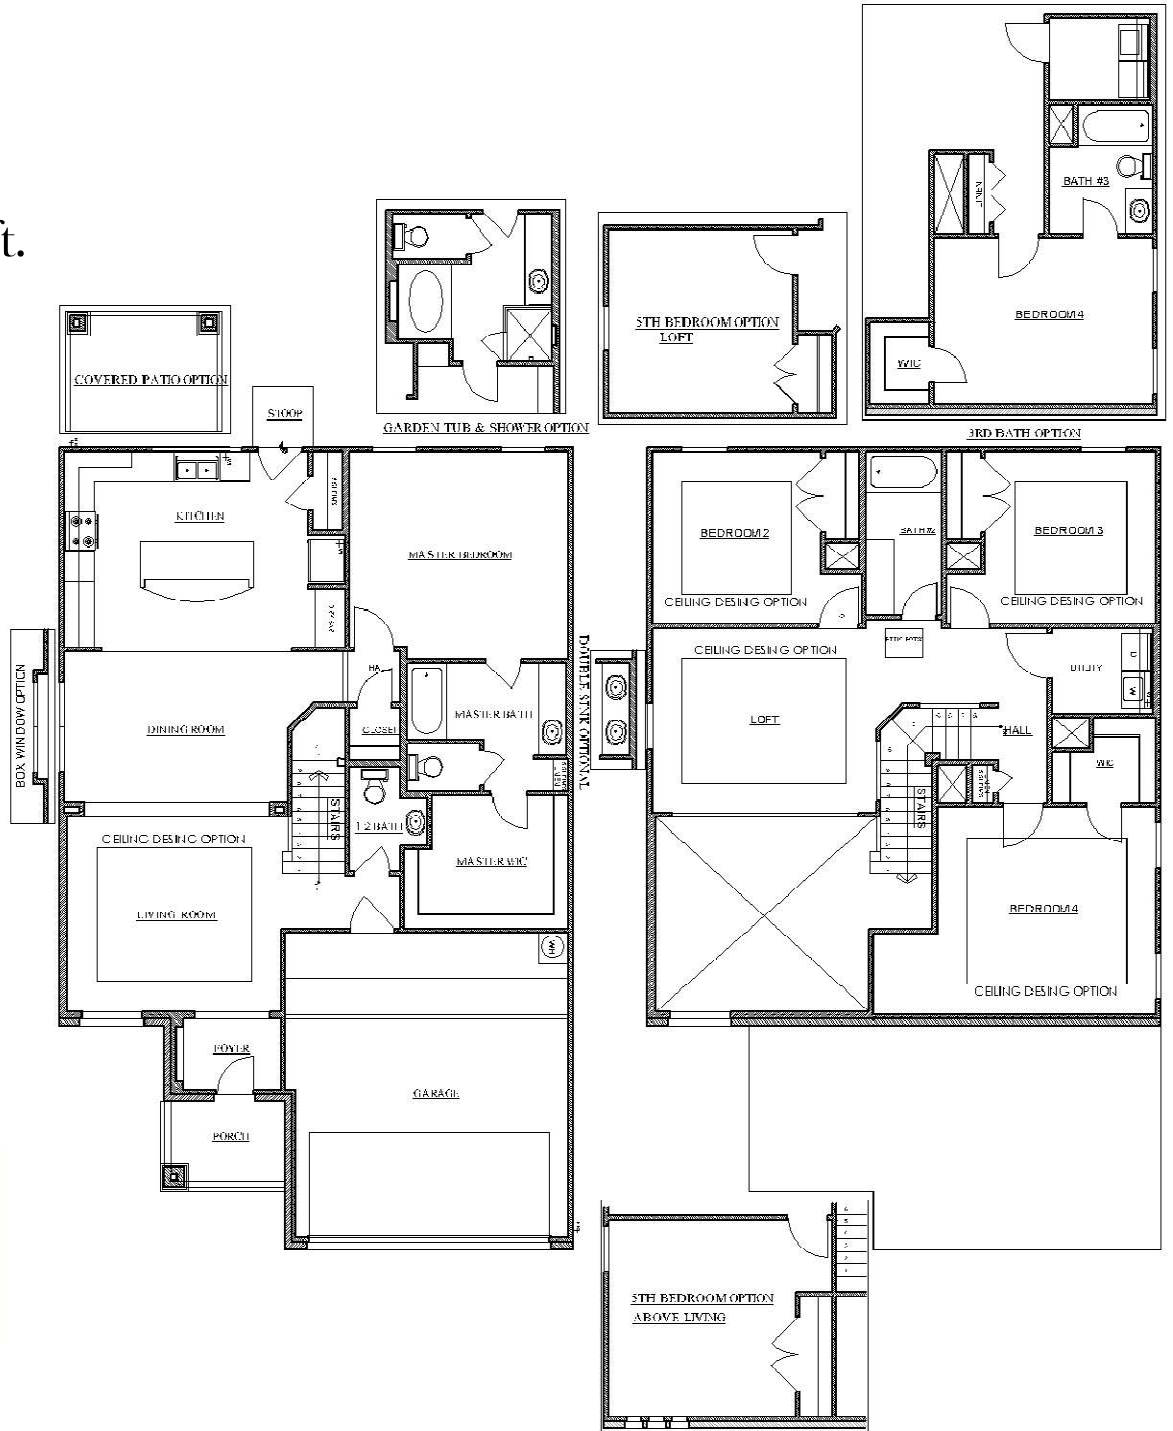

FLOOR PLANS

SAN CRISTOBAL

4 bedrooms
 2 1/2 baths
 2,775 total sq. ft.

This plan is copyrighted by WestWind Homes and may not be reproduced, modified or reused without the express written consent of WestWind Homes. For information call: (956) 968-4238.

FLOOR PLANS

SAN CRISTOBAL

CONTEMPORARY

TRADITIONAL

MEDITERRANEAN

TUSCAN

FARMHOUSE